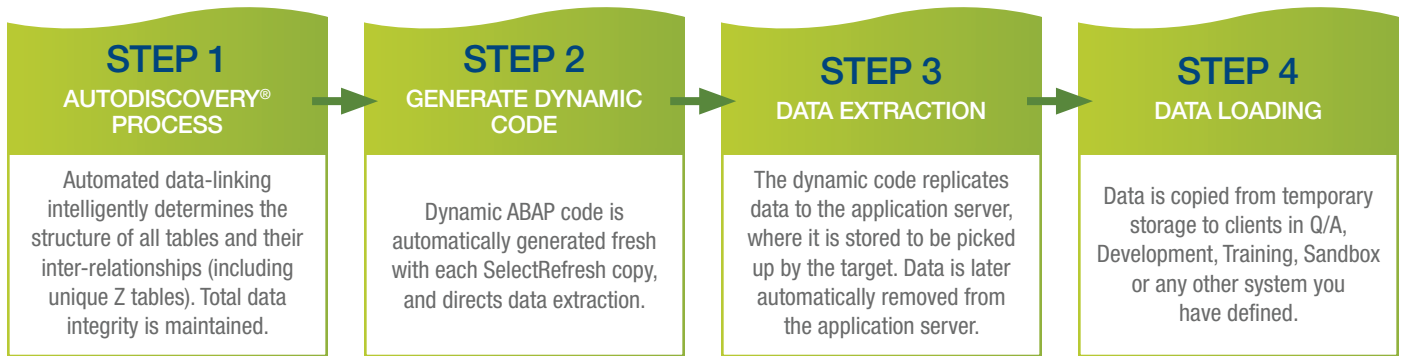

How it Works

Use SelectRefresh™ and save up to 80% on the operating cost of your non-production systems.

Our free ROI calculator will help you discover the cost of your current storage method—and determine the savings you’ll get with SelectRefresh.

- Use the free ROI calculator at www.SelectRefresh.com
- For more information, visit www.SelectRefresh.com
- Contact a SelectRefresh sales representative at sales@MindWorks.com or 303.554.6400

“SelectRefresh gives us the ability to provide our business users with timely, accurate data to use in their test and development systems. The impact is that our decision making capability is far faster than it was previously.”

—IT Director, Global Manufacturing Firm

SELECTREFRESH VERSION 4.20 FEATURES	
SUPPORTED RELEASES	SAP R/3 4.6x, SAP ECC 5.0 and 6.0
GENERAL	• Replicates data to up to 4 targets simultaneously • Hardware and operating system independent • Written in ABAP using standard SAP functionality • Data masking capability for sensitive information • Dynamic objects automatically deleted at end of process
DATA INTEGRITY	Perfectly preserves all relationships in Production (e.g., sales order #1001 w/delivery document #7000001 in source client will be sales order #1001 w/delivery document #7000001 in target)
TABLE VERIFICATION	• Table Checking: Checks data dictionary in target to verify presence of all tables to be sent—if table is not in target’s data dictionary, administrator is notified • Table Differences: Compares table in source and target and only moves fields present in both

SelectRefresh
FOR SAP

MindWorks, Inc.

12202 Airport Way, Suite 157 • Broomfield, CO 80021
303.554.6400 • sales@MindWorks.com

www.SelectRefresh.com

ABOUT THE SOFTWARE DIVISION OF MINDWORKS, INC.

The Software Division of MindWorks, Inc. helps enterprises and mid-sized companies maximize the efficiency of their SAP systems. MindWorks, Inc., an SAP® Services Partner, has been providing SAP solutions since 1996 to many of the world’s best-known companies. MindWorks is the only SAP consultancy twice named to the *Inc. 500* list of fastest growing private companies.